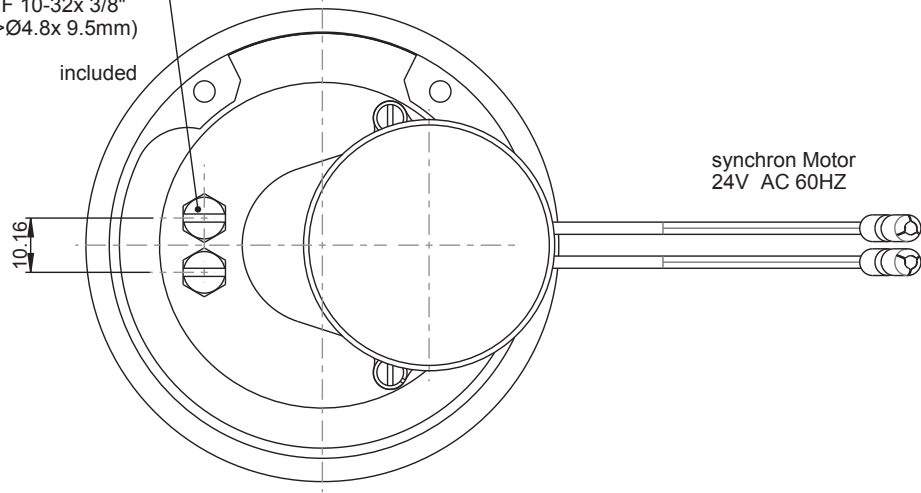

timing:
 during one circle
 each outlet blows about
 1.5 sec long (--> on)
 every 120 sec.

CAUTION:
 do not use more than 60psi (4,14 bar)
 sequencer damage may occur

2x Befestigungsschraube
 2x mounting screw
 UNF 10-32x 3/8"
 (-->Ø4.8x 9.5mm)

Luft-Sequencer, 18 Ausgänge, einfacher Luftauslass
 Air Sequencer, 18 outlets, single cam

611-240-015-1000