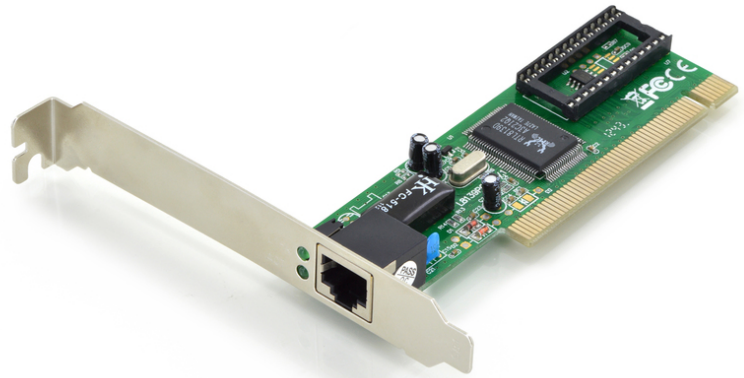

DIGITUS Fast Ethernet PCI network card

DN-1001J
EAN 4016032228677

Fast Ethernet PCI Card 10/100MBIT, Realtek 8139D,1 RJ-45 WOL for PCI 2.2

Turns your Desktop PC into a high-bandwidth workstation or a power server running at full-duplex speed

- Realtek chipset
- IEEE 802.3 and IEEE 802.3u compatible
- Supports 20/200 Mbps full duplex

- PCI Local Bus Rev.2.1 and 2.2 compatible
- Suitable for all typical network environments
- Supports Windows 10, 8, 7, Vista and XP